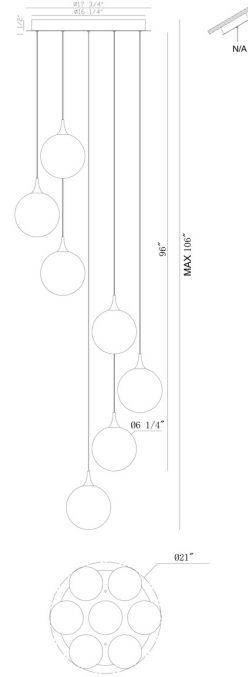

EUROfase

lissa, Chandelier, 7-Light, 21", Gold, Amber Glass

Item No.
48928-038

JOB NAME:

DATE:

TYPE:

COMMENTS:

LIGHT INFORMATION

Light Type Integrated LED

Bulb Socket N/A

Bulb Shape N/A

Bulb Included Yes

CRI 90

Delivered Lumens 1597

Colour Temperature (Kelvin) 3000K

Average Hours LED (L70) 52000

Number of Lights 7

Light Direction Ambient

Dimming Method Triac/Elv

Output Voltage 24

Current Type DC

LIGHT INFORMATION (CONT'D.)

Light Wattage 4.5

Total Wattage 31.5

DIMENSIONS & WEIGHT

Product Width (In)

Product Height (In) 8.5

Product Ext (In)

Product Diameter (In) 21

Product Weight (Lbs) 11.46

Product Length (In)

INSTALLATION