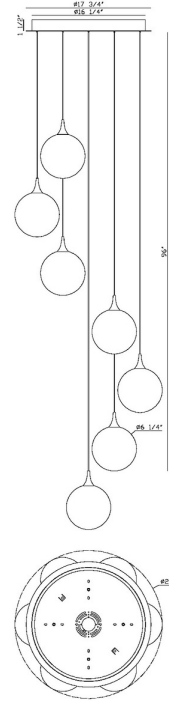

## lissa, Chandelier, 7-Light, 21", Gold, Mixed Glass

Item No.  
48928-045

JOB NAME:

DATE:

TYPE:

COMMENTS:

### LIGHT INFORMATION

Light Type Integrated LED

Bulb Socket N/A

Bulb Shape N/A

Bulb Included Yes

CRI 90

Delivered Lumens 942

Colour Temperature (Kelvin) 3000K

### LIGHT INFORMATION (CONT'D.)

Light Wattage 4.5

Total Wattage 31.5

### DIMENSIONS & WEIGHT

Product Width (In)

Product Height (In) 8.5

Product Ext (In)

Product Diameter (In) 21

Product Weight (Lbs) 11.46

Product Length (In)