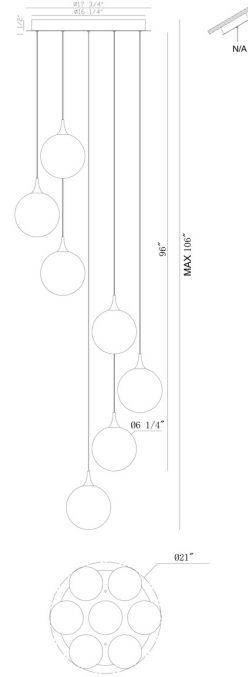

## lissa, Chandelier, 7-Light, 21", Matte Black, Smoked Gla...

Item No.  
48929-028

JOB NAME:

DATE:

TYPE:

COMMENTS:

### LIGHT INFORMATION

Light Type	Integrated LED
Bulb Socket	N/A
Bulb Shape	N/A
Bulb Included	Yes
CRI	90
Delivered Lumens	897
Colour Temperature (Kelvin)	3000K
Average Hours LED (L70)	52000
Number of Lights	7
Light Direction	Ambient
Dimming Method	Triac/Elv
Output Voltage	24
Current Type	DC

### LIGHT INFORMATION (CONT'D.)

Light Wattage	4.5
Total Wattage	31.5

### DIMENSIONS & WEIGHT

Product Width (In)	
Product Height (In)	8.5
Product Ext (In)	
Product Diameter (In)	21
Product Weight (Lbs)	11.46
Product Length (In)	