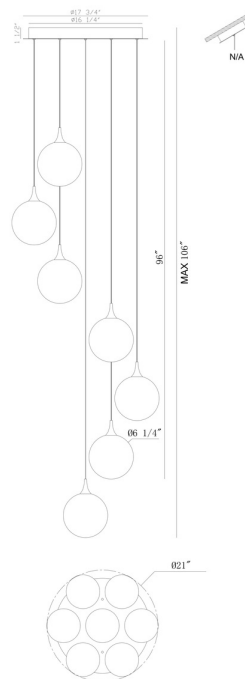

EUROfase

lissa, Chandelier, 7-Light, 21", Matte Black, Amber Glass

Item No.
48929-035

JOB NAME:

DATE:

TYPE:

COMMENTS:

LIGHT INFORMATION

Light Type Integrated LED

Bulb Socket N/A

Bulb Shape N/A

Bulb Included Yes

CRI 90

Delivered Lumens 1597

Colour Temperature (Kelvin) 3000K

Average Hours LED (L70) 52000

Number of Lights 7

Light Direction Ambient

Dimming Method Triac/Elv

Output Voltage 24

Current Type DC

LIGHT INFORMATION (CONT'D.)

Light Wattage 4.5

Total Wattage 31.5

DIMENSIONS & WEIGHT

Product Width (In)

Product Height (In) 8.5

Product Ext (In)

Product Diameter (In) 21

Product Weight (Lbs) 11.46

Product Length (In)

INSTALLATION