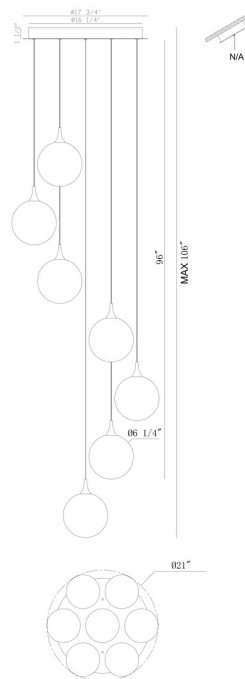

## lissa, Chandelier, 7-Light, 21", Gold-Black Mix, Smoked ...

Item No.

48930-024

JOB NAME:

DATE:

TYPE:

COMMENTS:

### LIGHT INFORMATION

Light Type Integrated LED

Bulb Socket N/A

Bulb Shape N/A

Bulb Included Yes

CRI 90

Delivered Lumens 897

Colour Temperature (Kelvin) 3000K

### LIGHT INFORMATION (CONT'D.)

Light Wattage 4.5

Total Wattage 31.5

### DIMENSIONS & WEIGHT

Product Width (In)

Product Height (In) 8.5

Product Ext (In)

Product Diameter (In) 21

Product Weight (Lbs) 11.46

Product Length (In)