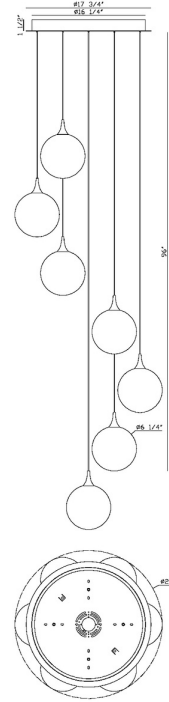

EUROfase

lissa, Chandelier, 7-Light, 21", Gold-Black Mix, Mixed Gl..

Item No.

48930-042

JOB NAME:

DATE:

TYPE:

COMMENTS:

LIGHT INFORMATION

Light Type Integrated LED

Bulb Socket N/A

Bulb Shape N/A

Bulb Included Yes

CRI 90

Delivered Lumens 942

Colour Temperature (Kelvin) 3000K

Total Wattage 31.5

DIMENSIONS & WEIGHT

Product Width (In)

Product Height (In) 8.5

Product Ext (In)

Product Diameter (In) 21

Product Weight (Lbs) 11.46

Product Length (In)