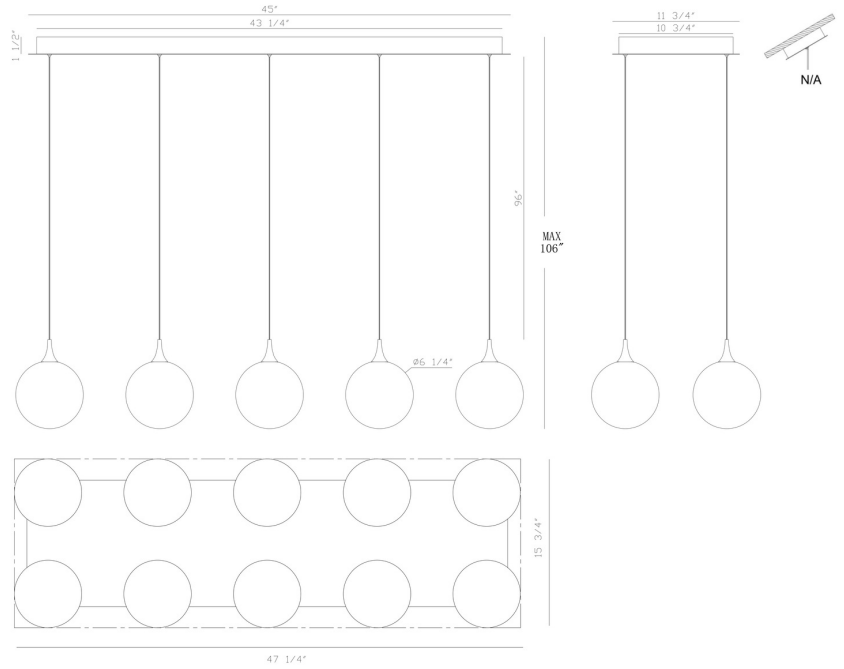

EUROfase

lissa, Chandelier, 10-Light, 47", Gold, Smoked Glass

Item No.
48932-028

JOB NAME:

DATE:

TYPE:

COMMENTS:

LIGHT INFORMATION

Light Type	Integrated LED
Bulb Socket	N/A
Bulb Shape	N/A
Bulb Included	Yes
CRI	90
Delivered Lumens	1014
Colour Temperature (Kelvin)	3000K
Average Hours LED (L70)	52000
Number of Lights	10
Light Direction	Ambient
Dimming Method	Triac/Elv
Output Voltage	24
Current Type	DC

LIGHT INFORMATION (CONT'D.)

Light Wattage	4.5
Total Wattage	45

DIMENSIONS & WEIGHT

Product Width (In)	15.5
Product Height (In)	8.5
Product Ext (In)	
Product Diameter (In)	
Product Weight (Lbs)	21.16
Product Length (In)	47