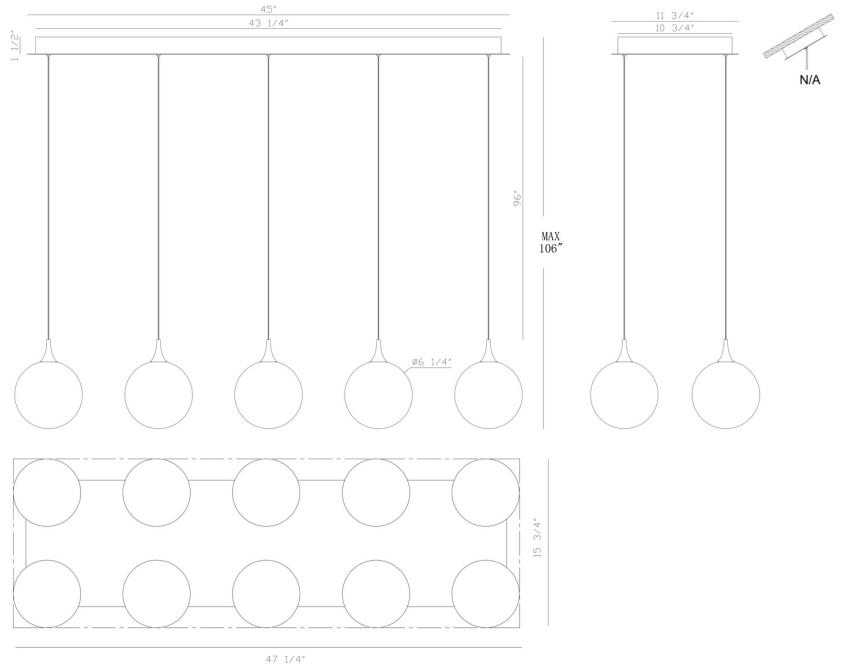

EUROfase

lissa, Chandelier, 10-Light, 47", Gold, Amber Glass

Item No.
48932-035

JOB NAME:

DATE:

TYPE:

COMMENTS:

LIGHT INFORMATION

Light Type Integrated LED

Bulb Socket N/A

Bulb Shape N/A

Bulb Included Yes

CRI 90

Delivered Lumens 1730

Colour Temperature (Kelvin) 3000K

Average Hours LED (L70) 52000

Number of Lights 10

Light Direction Ambient

Dimming Method Triac/Elv

Output Voltage 24

Current Type DC

LIGHT INFORMATION (CONT'D.)

Light Wattage 4.5

Total Wattage 45

DIMENSIONS & WEIGHT

Product Width (In) 15.5

Product Height (In) 8.5

Product Ext (In)

Product Diameter (In)

Product Weight (Lbs) 21.16

Product Length (In) 47

INSTALLATION