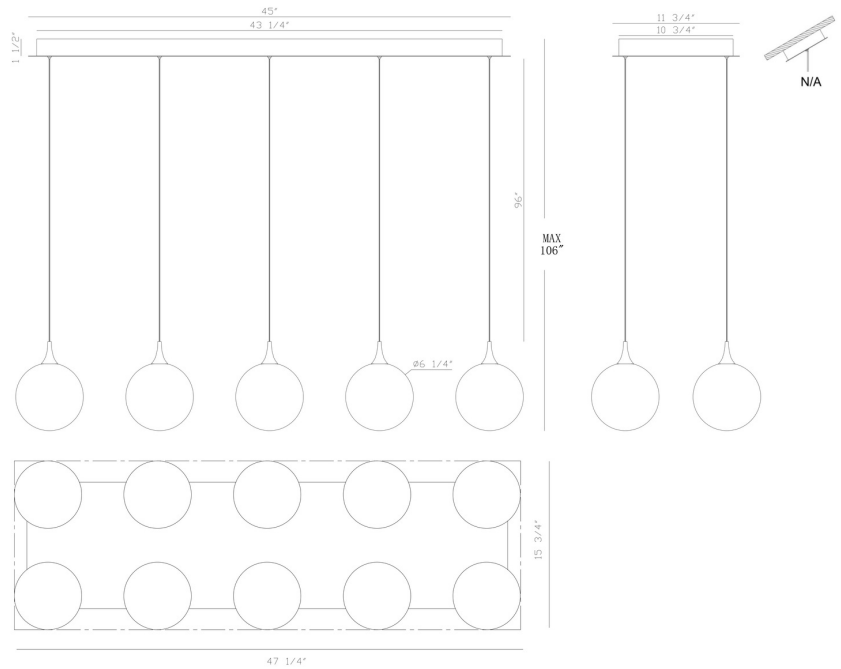

EUROfase

lissa, Chandelier, 10-Light, 47", Matte Black, Smoked G...

Item No.
48933-025

JOB NAME:

DATE:

TYPE:

COMMENTS:

LIGHT INFORMATION

Light Type Integrated LED

Bulb Socket N/A

Bulb Shape N/A

Bulb Included Yes

CRI 90

Delivered Lumens 1014

Colour Temperature (Kelvin) 3000K

Average Hours LED (L70) 52000

Number of Lights 10

Light Direction Ambient

Dimming Method Triac/Elv

Output Voltage 24

Current Type DC

LIGHT INFORMATION (CONT'D.)

Light Wattage 4.5

Total Wattage 45

DIMENSIONS & WEIGHT

Product Width (In) 15.5

Product Height (In) 8.5

Product Ext (In)

Product Diameter (In)

Product Weight (Lbs) 21.16

Product Length (In) 47

INSTALLATION