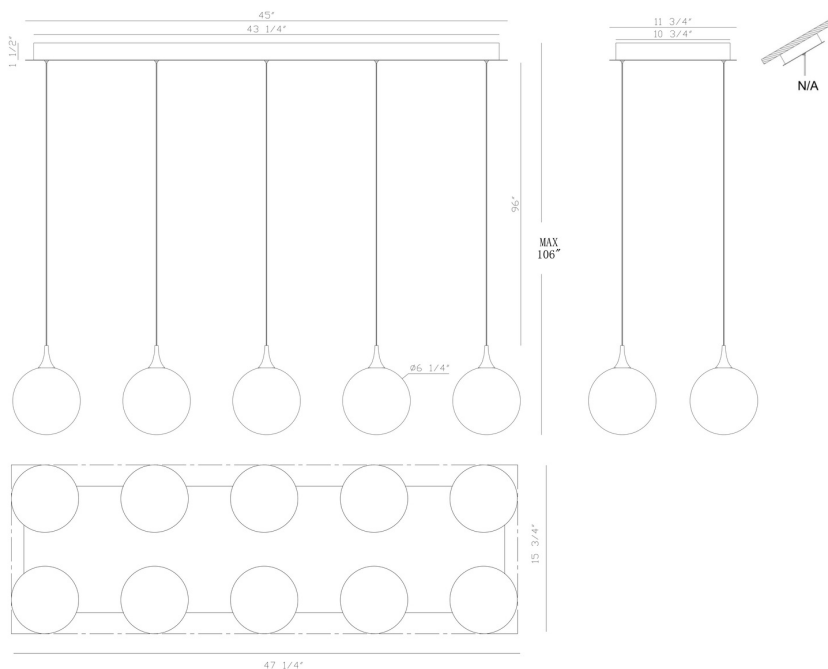

EUROfase

lissa, Chandelier, 10-Light, 47", Gold-Black Mix, Amber ...

Item No.

48934-039

JOB NAME:

DATE:

TYPE:

COMMENTS:

LIGHT INFORMATION

Light Type Integrated LED

Bulb Socket N/A

Bulb Shape N/A

Bulb Included Yes

CRI 90

Delivered Lumens 1730

Colour Temperature (Kelvin) 3000K

Average Hours LED (L70) 52000

Number of Lights 10

Light Direction Ambient

Dimming Method Triac/Elv

Output Voltage 24

Current Type DC

LIGHT INFORMATION (CONT'D.)

Light Wattage 4.5

Total Wattage 45

DIMENSIONS & WEIGHT

Product Width (In) 15.5

Product Height (In) 8.5

Product Ext (In)

Product Diameter (In)

Product Weight (Lbs) 21.16

Product Length (In) 47