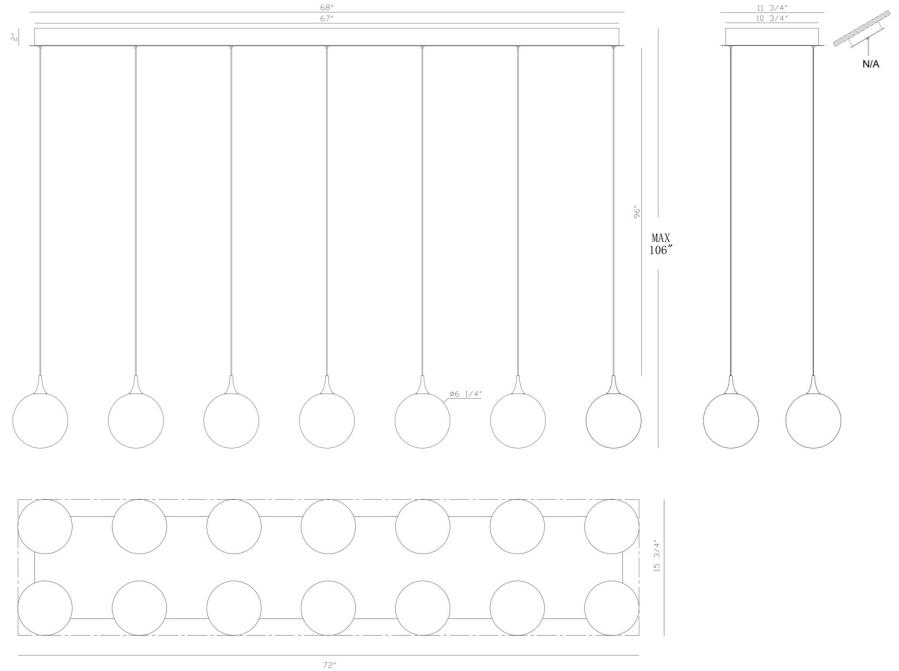

EUROfase

lissa, Chandelier, 14-Light, 72", Gold, Mixed Glass

Item No.
48938-040

JOB NAME:

DATE:

TYPE:

COMMENTS:

LIGHT INFORMATION

Light Type Integrated LED

Bulb Socket N/A

Bulb Shape N/A

Bulb Included Yes

CRI 90

Delivered Lumens 1771

Colour Temperature (Kelvin) 3000K

Average Hours LED (L70) 52000

Number of Lights 14

Light Direction Ambient

Dimming Method Triac/Elv

Output Voltage 24

Current Type DC

LIGHT INFORMATION (CONT'D.)

Light Wattage 4.5

Total Wattage 63

DIMENSIONS & WEIGHT

Product Width (In) 15.5

Product Height (In) 8.5

Product Ext (In)

Product Diameter (In)

Product Weight (Lbs) 32.62

Product Length (In) 72

INSTALLATION