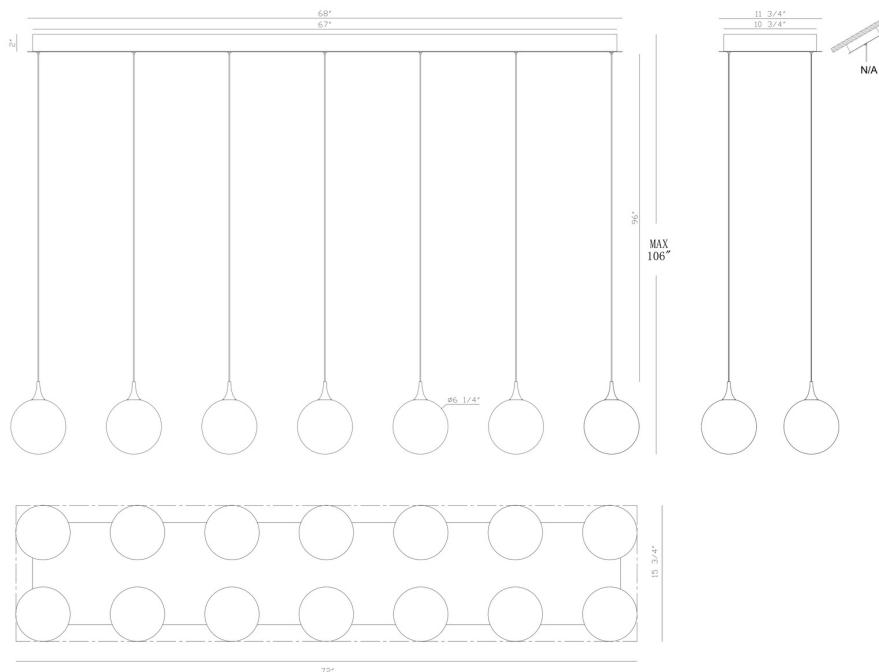

EUROfase

lissa, Chandelier, 14-Light, 72", Matte Black, Amber Gla...

Item No.

48939-034

JOB NAME:

DATE:

TYPE:

COMMENTS:

LIGHT INFORMATION

Light Type Integrated LED

Bulb Socket N/A

Bulb Shape N/A

Bulb Included Yes

CRI 90

Delivered Lumens 2094

Colour Temperature (Kelvin) 3000K

Average Hours LED (L70) 52000

Number of Lights 14

Light Direction Ambient

Dimming Method Triac/Elv

Output Voltage 24

Current Type DC

LIGHT INFORMATION (CONT'D.)

Light Wattage 4.5

Total Wattage 63

DIMENSIONS & WEIGHT

Product Width (In) 15.5

Product Height (In) 8.5

Product Ext (In)

Product Diameter (In)

Product Weight (Lbs) 32.62

Product Length (In) 72