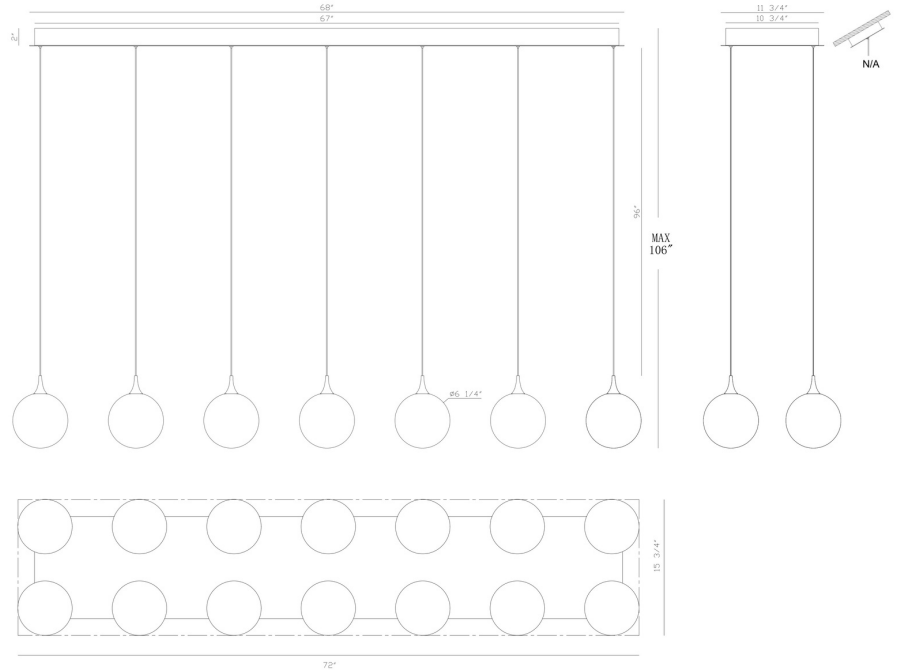

EUROfase

lissa, Chandelier, 14-Light, 72", Matte Black, Mixed Glass

Item No.

48939-045

JOB NAME:

DATE:

TYPE:

COMMENTS:

LIGHT INFORMATION

Light Type Integrated LED

Bulb Socket N/A

Bulb Shape N/A

Bulb Included Yes

CRI 90

Delivered Lumens 1771

Colour Temperature (Kelvin) 3000K

Average Hours LED (L70) 52000

Number of Lights 14

Light Direction Ambient

Dimming Method Triac/Elv

Output Voltage 24

Current Type DC

LIGHT INFORMATION (CONT'D.)

Light Wattage 4.5

Total Wattage 63

DIMENSIONS & WEIGHT

Product Width (In) 15.5

Product Height (In) 8.5

Product Ext (In)

Product Diameter (In)

Product Weight (Lbs) 32.62

Product Length (In) 72