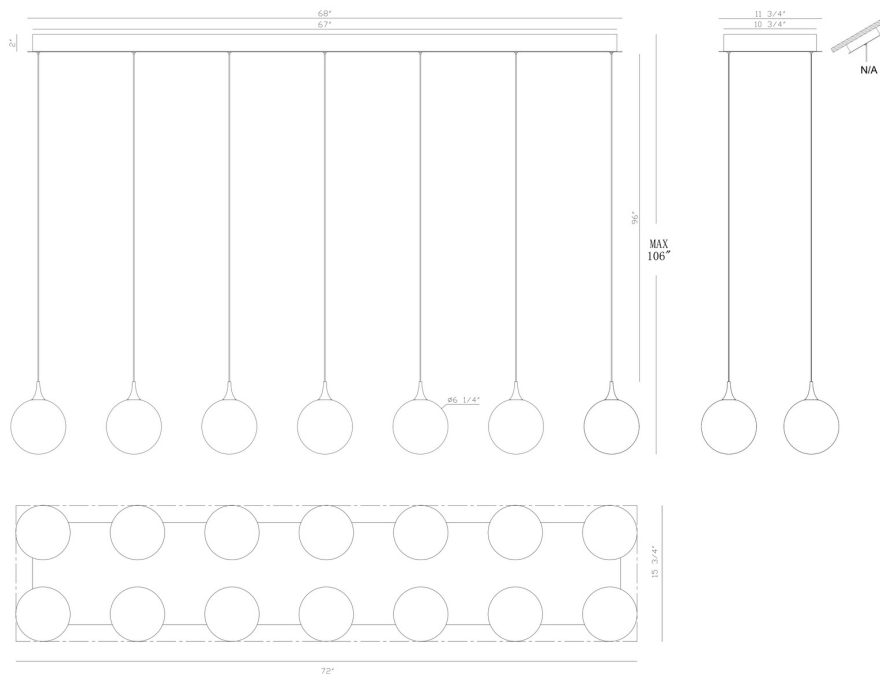

## lissa, Chandelier, 14-Light, 72", Gold-Black Mix, Smoke...

Item No.  
48940-023

JOB NAME:

DATE:

TYPE:

COMMENTS:

### LIGHT INFORMATION

Light Type Integrated LED

Bulb Socket N/A

Bulb Shape N/A

Bulb Included Yes

CRI 90

Delivered Lumens 1227

Colour Temperature (Kelvin) 3000K

### LIGHT INFORMATION (CONT'D.)

Light Wattage 4.5

Total Wattage 63

### DIMENSIONS & WEIGHT

Product Width (In) 15.5

Product Height (In) 8.5

Product Ext (In)

Product Diameter (In)

Product Weight (Lbs) 32.62

Product Length (In) 72