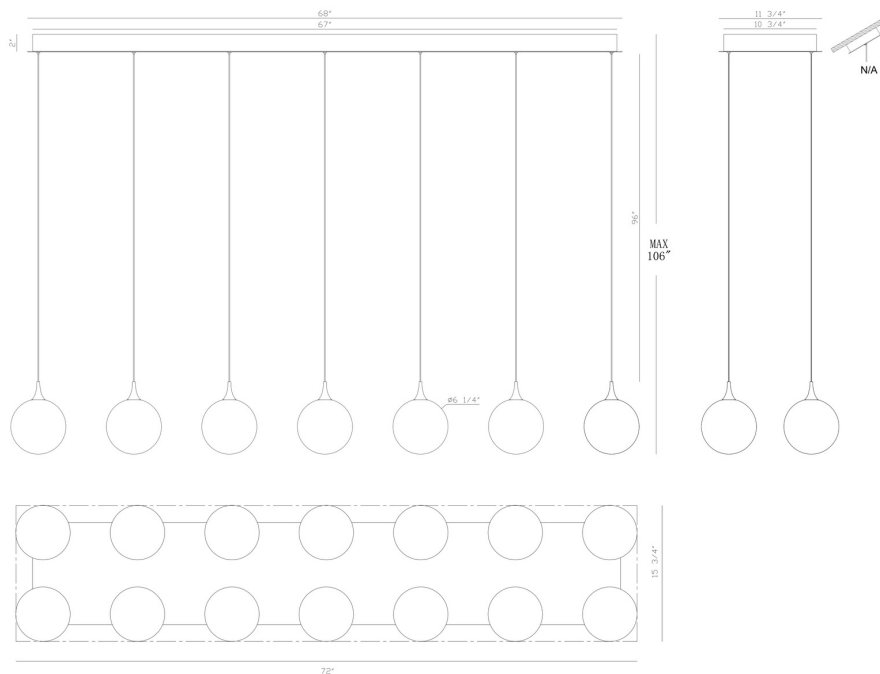

EUROfase

lissa, Chandelier, 14-Light, 72", Gold-Black Mix, Amber ...

Item No.

48940-030

JOB NAME:

DATE:

TYPE:

COMMENTS:

LIGHT INFORMATION

Light Type Integrated LED

Bulb Socket N/A

Bulb Shape N/A

Bulb Included Yes

CRI 90

Delivered Lumens 2094

Colour Temperature (Kelvin) 3000K

Average Hours LED (L70) 52000

Number of Lights 14

Light Direction Ambient

Dimming Method Triac/Elv

Output Voltage 24

Current Type DC

LIGHT INFORMATION (CONT'D.)

Light Wattage 4.5

Total Wattage 63

DIMENSIONS & WEIGHT

Product Width (In) 15.5

Product Height (In) 8.5

Product Ext (In)

Product Diameter (In)

Product Weight (Lbs) 32.62

Product Length (In) 72