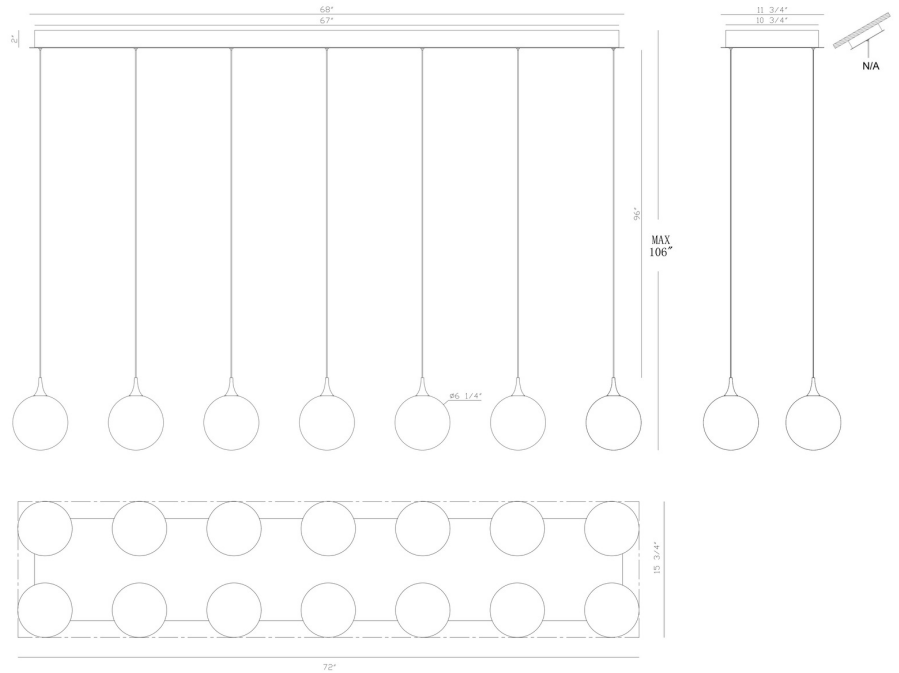

EUROfase

lissa, Chandelier, 14-Light, 72", Gold-Black Mix, Mixed ...

Item No.

48940-043

JOB NAME:

DATE:

TYPE:

COMMENTS:

LIGHT INFORMATION

Light Type Integrated LED

Bulb Socket N/A

Bulb Shape N/A

Bulb Included Yes

CRI 90

Delivered Lumens 1771

Colour Temperature (Kelvin) 3000K

Average Hours LED (L70) 52000

Number of Lights 14

Light Direction Ambient

Dimming Method Triac/Elv

Output Voltage 24

Current Type DC

LIGHT INFORMATION (CONT'D.)

Light Wattage 4.5

Total Wattage 63

DIMENSIONS & WEIGHT

Product Width (In) 15.5

Product Height (In) 8.5

Product Ext (In)

Product Diameter (In)

Product Weight (Lbs) 32.62

Product Length (In) 72