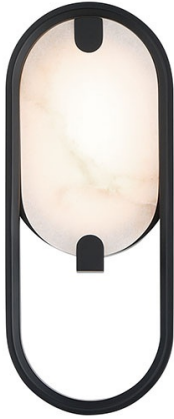

EUROfase

Noga, Wall Sconce , 11", Matte Black, Alabaster

Item No.
48954-020

JOB NAME:

DATE:

TYPE:

COMMENTS:

LIGHT INFORMATION

Light Type	Integrated LED
Bulb Socket	N/A
Bulb Shape	N/A
Bulb Included	Yes
CRI	90
Delivered Lumens	224
Colour Temperature (Kelvin)	3000K
Average Hours LED (L70)	52000
Number of Lights	1
Light Direction	Ambient
Dimming Method	Triac/Elv
Output Voltage	120
Current Type	AC

LIGHT INFORMATION (CONT'D.)

Light Wattage	8
Total Wattage	8

DIMENSIONS & WEIGHT

Product Width (In)	4.13
Product Height (In)	11.25
Product Ext (In)	2.25
Product Diameter (In)	
Product Weight (Lbs)	2.25
Product Length (In)	

INSTALLATION

Mounting Type	J-Box
Mounting Location	Damp
Rating	

PRODUCT FINISH

Finish: Matte Black

SHADE FINISH

Shade Finish: Alabaster

PRODUCT FEATURES

- Feature 1:
- Feature 2:
- Feature 3: