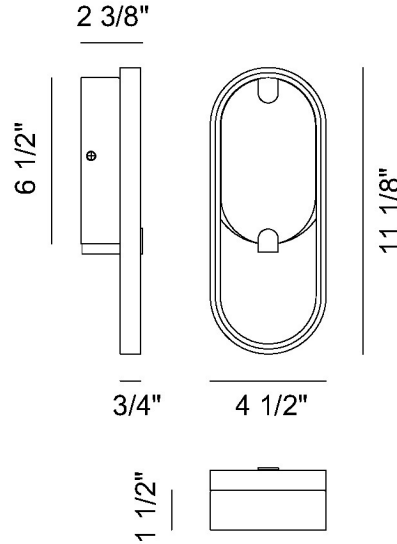

EUROfase

Noga, Wall Sconce , 11", Matte Black, Alabaster

Item No.
48954-020

JOB NAME:

DATE:

TYPE:

COMMENTS:

LIGHT INFORMATION

Light Type	Integrated LED
Bulb Socket	N/A
Bulb Shape	N/A
Bulb Included	Yes
CRI	90
Delivered Lumens	224
Colour Temperature (Kelvin)	3000K
Average Hours LED (L70)	52000
Number of Lights	1
Light Direction	Ambient
Dimming Method	Triac/Elv
Output Voltage	120
Current Type	AC

LIGHT INFORMATION (CONT'D.)

Light Wattage	8
Total Wattage	8

DIMENSIONS & WEIGHT

Product Width (In)	4.13
Product Height (In)	11.25
Product Ext (In)	2.25
Product Diameter (In)	
Product Weight (Lbs)	2.25
Product Length (In)	