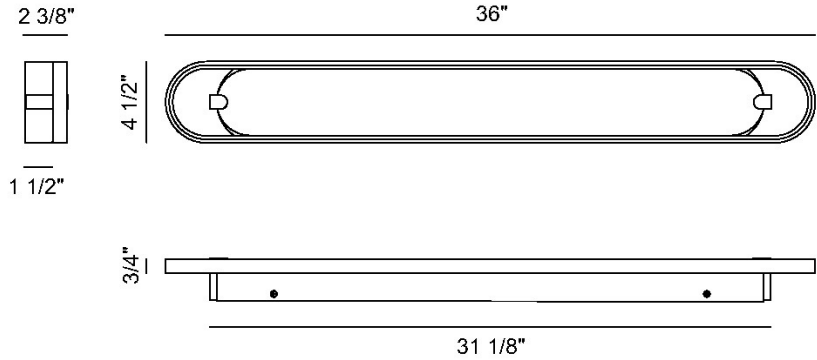

EUROfase

Noga, Vanity , 36", Matte Black, Alabaster

Item No.
48956-024

JOB NAME:

DATE:

TYPE:

COMMENTS:

LIGHT INFORMATION

Light Type	Integrated LED
Bulb Socket	N/A
Bulb Shape	N/A
Bulb Included	Yes
CRI	90
Delivered Lumens	1188
Colour Temperature (Kelvin)	3000K
Average Hours LED (L70)	52000
Number of Lights	1
Light Direction	Ambient
Dimming Method	Triac/Elv
Output Voltage	120
Current Type	AC

LIGHT INFORMATION (CONT'D.)

Light Wattage	30
Total Wattage	30

DIMENSIONS & WEIGHT

Product Width (In)	36
Product Height (In)	4.25
Product Ext (In)	2.25
Product Diameter (In)	
Product Weight (Lbs)	10.01
Product Length (In)	