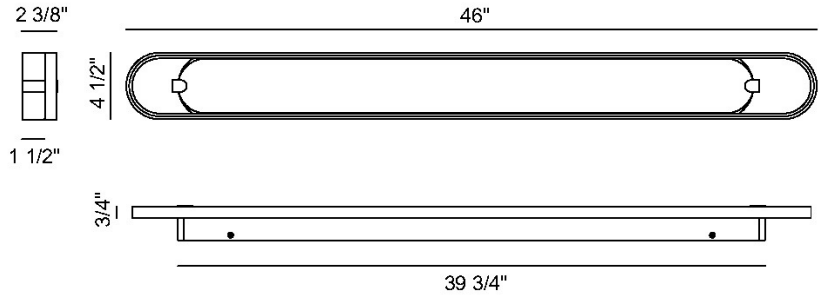

## Noga, Vanity , 46", Matte Black, Alabaster

Item No.  
48957-021

JOB NAME:

DATE:

TYPE:

COMMENTS:

### LIGHT INFORMATION

Light Type Integrated LED

Bulb Socket N/A

Bulb Shape N/A

Bulb Included Yes

CRI 90

Delivered Lumens 1688

Colour Temperature (Kelvin) 3000K

### DIMENSIONS & WEIGHT

Product Width (In) 46

Product Height (In) 4.25

Product Ext (In) 2.25

Product Diameter (In)

Product Weight (Lbs) 12.96

Product Length (In)