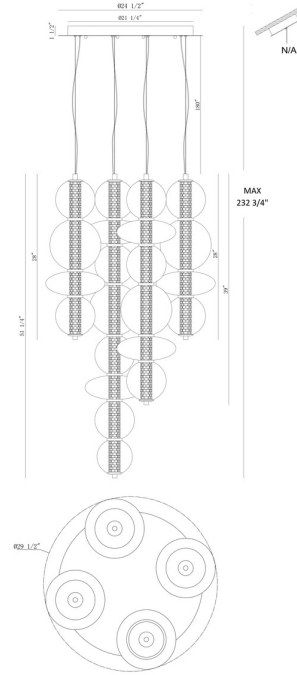

EUROfase

Atomo, Chandelier, 4-Light, 50", Chrome, Mixed Glass

Item No.
48960-021

JOB NAME:

DATE:

TYPE:

COMMENTS:

LIGHT INFORMATION

Light Type	Integrated LED
Bulb Socket	N/A
Bulb Shape	N/A
Bulb Included	Yes
CRI	90
Delivered Lumens	4612
Colour Temperature (Kelvin)	3000K
Average Hours LED (L70)	52000
Number of Lights	4
Light Direction	Ambient
Dimming Method	Triac/Elv
Output Voltage	24
Current Type	DC

LIGHT INFORMATION (CONT'D.)

Light Wattage	22.5
Total Wattage	102

DIMENSIONS & WEIGHT

Product Width (In)	
Product Height (In)	50
Product Ext (In)	
Product Diameter (In)	30
Product Weight (Lbs)	40.99
Product Length (In)	