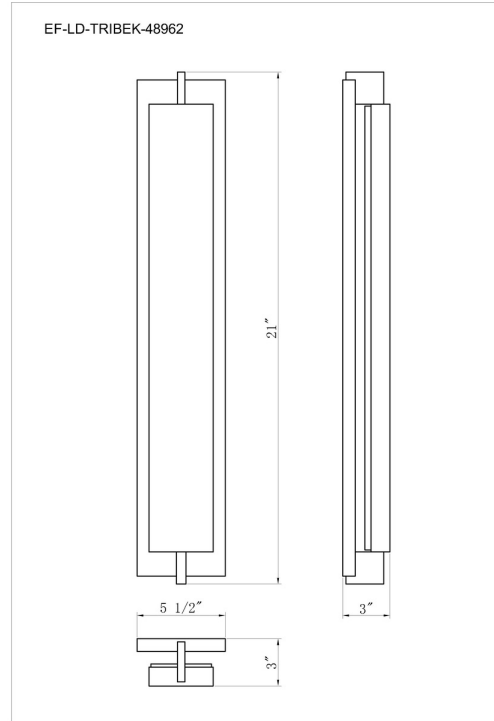

EUROfase

Tribek, Outdoor , 32", Matte Black

Item No.
48962-025

JOB NAME:

DATE:

TYPE:

COMMENTS:

LIGHT INFORMATION

Light Type	Integrated LED
Bulb Socket	N/A
Bulb Shape	N/A
Bulb Included	Yes
CRI	90
Delivered Lumens	216
Colour Temperature (Kelvin)	3000K
Average Hours LED (L70)	52000
Number of Lights	1
Light Direction	Ambient
Dimming Method	Triac/Elv
Output Voltage	120
Current Type	AC

LIGHT INFORMATION (CONT'D.)

Light Wattage	35
Total Wattage	35

DIMENSIONS & WEIGHT

Product Width (In)	5.5
Product Height (In)	32
Product Ext (In)	3
Product Diameter (In)	
Product Weight (Lbs)	11.68
Product Length (In)	

INSTALLATION

Mounting Type	J-Box
Mounting Location Rating	Wet

PRODUCT FINISH

Finish: Matte Black

SHADE FINISH

Shade Finish: N/A

PRODUCT FEATURES

- Feature 1:
- Feature 2:
- Feature 3: