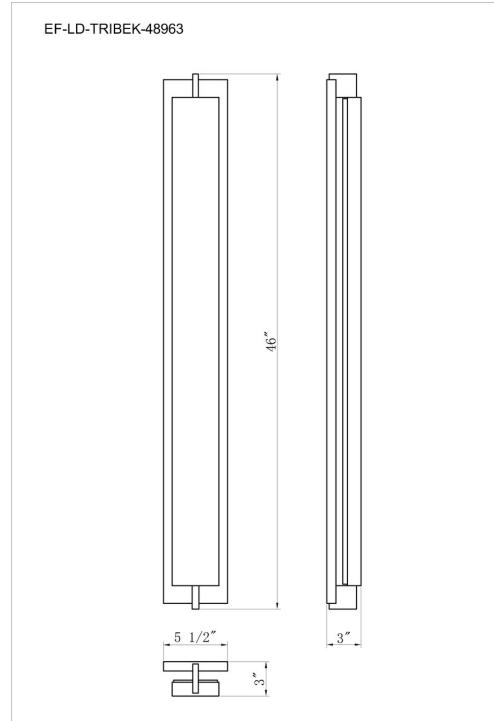

EUROfase

Tribek, Outdoor , 46", Matte Black

Item No.
48963-022

JOB NAME:

DATE:

TYPE:

COMMENTS:

LIGHT INFORMATION

Light Type	Integrated LED
Bulb Socket	N/A
Bulb Shape	N/A
Bulb Included	Yes
CRI	90
Delivered Lumens	339
Colour Temperature (Kelvin)	3000K
Average Hours LED (L70)	52000
Number of Lights	1
Light Direction	Ambient
Dimming Method	Triac/Elv
Output Voltage	120
Current Type	AC

LIGHT INFORMATION (CONT'D.)

Light Wattage	46
Total Wattage	46

DIMENSIONS & WEIGHT

Product Width (In)	5.5
Product Height (In)	46
Product Ext (In)	3
Product Diameter (In)	
Product Weight (Lbs)	16.53
Product Length (In)	

INSTALLATION

Mounting Type	J-Box
Mounting Location Rating	Wet

PRODUCT FINISH

Finish: Matte Black

SHADE FINISH

Shade Finish: N/A

PRODUCT FEATURES

Feature 1:
Feature 2:
Feature 3: