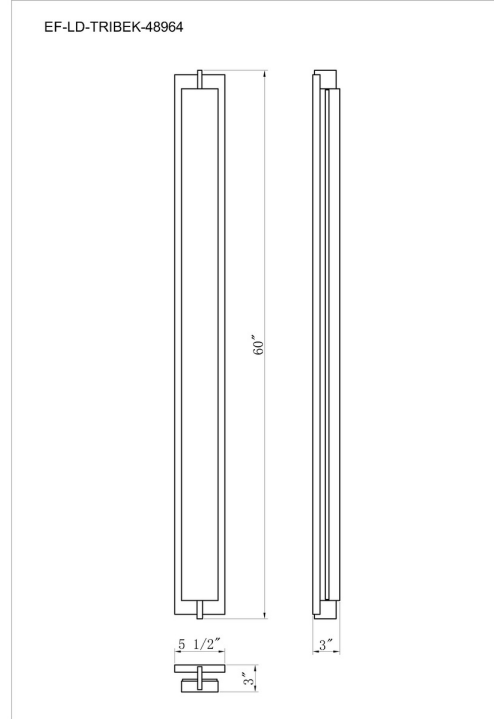

EUROfase

Tribek, Outdoor , 60", Matte Black

Item No.
48964-029

JOB NAME:

DATE:

TYPE:

COMMENTS:

LIGHT INFORMATION

Light Type	Integrated LED
Bulb Socket	N/A
Bulb Shape	N/A
Bulb Included	Yes
CRI	90
Delivered Lumens	498
Colour Temperature (Kelvin)	3000K
Average Hours LED (L70)	52000
Number of Lights	1
Light Direction	Ambient
Dimming Method	Triac/Elv
Output Voltage	120
Current Type	AC

LIGHT INFORMATION (CONT'D.)

Light Wattage	70
Total Wattage	70

DIMENSIONS & WEIGHT

Product Width (In)	5.5
Product Height (In)	60
Product Ext (In)	3
Product Diameter (In)	
Product Weight (Lbs)	21.82
Product Length (In)	

INSTALLATION

Mounting Type	J-Box
Mounting Location Rating	Wet

PRODUCT FINISH

Finish: Matte Black

SHADE FINISH

Shade Finish: N/A

PRODUCT FEATURES

Feature 1:
Feature 2:
Feature 3: