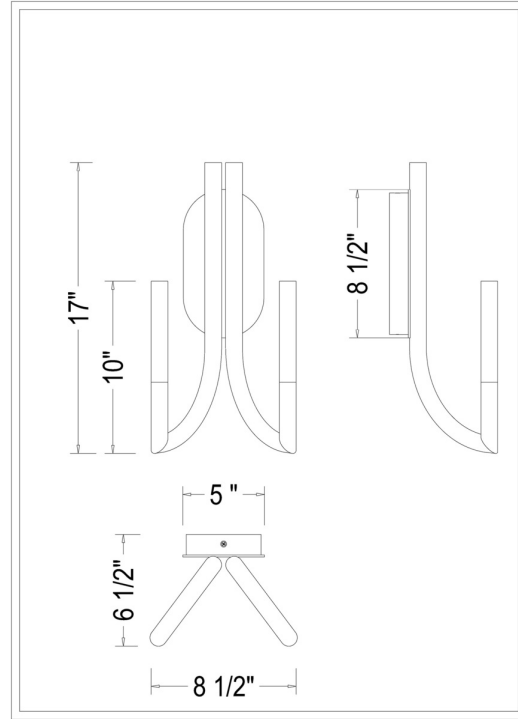

EUROfase

Olette, Wall Sconce, 2-Light, 17", Brushed Nickel, Frost...

Item No.
49009-026

JOB NAME:

DATE:

TYPE:

COMMENTS:

LIGHT INFORMATION

Light Type	Integrated LED
Bulb Socket	N/A
Bulb Shape	N/A
Bulb Included	Yes
CRI	90
Delivered Lumens	415
Colour Temperature (Kelvin)	3000K
Average Hours LED (L70)	52000
Number of Lights	2
Light Direction	Ambient
Dimming Method	Triac/Elv
Output Voltage	36
Current Type	DC

LIGHT INFORMATION (CONT'D.)

Light Wattage	3.5
Total Wattage	7

DIMENSIONS & WEIGHT

Product Width (In)	8.5
Product Height (In)	17
Product Ext (In)	6.5
Product Diameter (In)	
Product Weight (Lbs)	4.41
Product Length (In)	