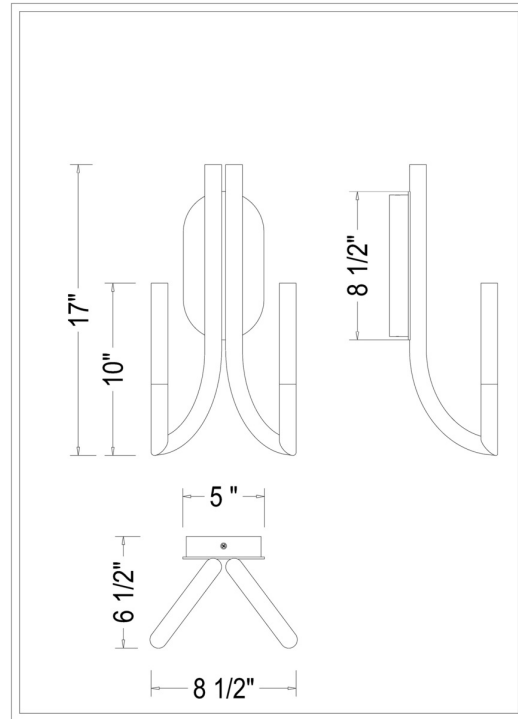

EUROfase

Olette, Wall Sconce, 2-Light, 17", Matte Black, Frosted ...

Item No.

49009-033

JOB NAME:

DATE:

TYPE:

COMMENTS:

LIGHT INFORMATION

Light Type Integrated LED

Bulb Socket N/A

Bulb Shape N/A

Bulb Included Yes

CRI 90

Delivered Lumens 415

Colour Temperature (Kelvin) 3000K

Total Wattage 7

DIMENSIONS & WEIGHT

Product Width (In) 8.5

Product Height (In) 17

Product Ext (In) 6.5

Product Diameter (In)

Product Weight (Lbs) 4.41

Product Length (In)