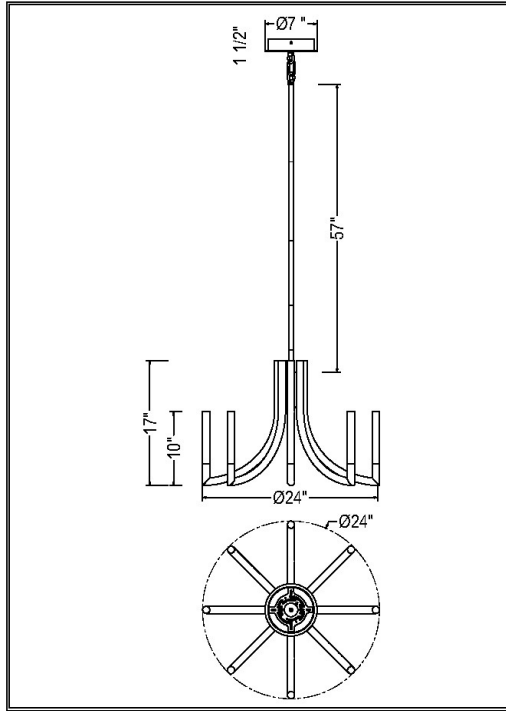

EUROfase

Olette, Chandelier, 8-Light, 24", Matte Black, Frosted A...

Item No.
49010-039

JOB NAME:

DATE:

TYPE:

COMMENTS:

LIGHT INFORMATION

Light Type Integrated LED

Bulb Socket N/A

Bulb Shape N/A

Bulb Included Yes

CRI 90

Delivered Lumens 1489

Colour Temperature (Kelvin) 3500K

Average Hours LED (L70) 52000

Number of Lights 8

Light Direction Ambient

Dimming Method Triac/Elv

Output Voltage 36

Current Type DC

LIGHT INFORMATION (CONT'D.)

Light Wattage 4

Total Wattage 32

DIMENSIONS & WEIGHT

Product Width (In)

Product Height (In) 17

Product Ext (In)

Product Diameter (In) 24

Product Weight (Lbs) 17.19

Product Length (In)

INSTALLATION

Mounting Type J-Box

Mounting Location Dry
Rating

PRODUCT FINISH

Finish: Matte Black

SHADE FINISH

Shade Finish: Frosted

PRODUCT FEATURES

Feature 1:

Feature 2:

Feature 3:

Certification & Compliance