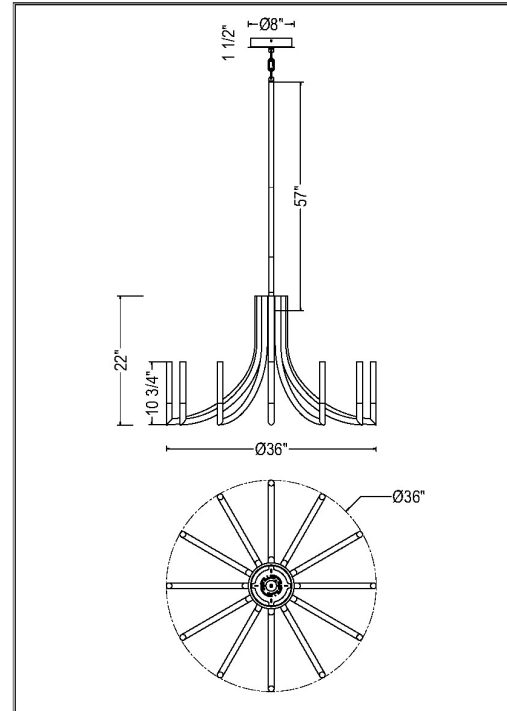

## Olette, Chandelier, 12-Light, 36", Brushed Nickel, Frost...

Item No.  
49011-029

JOB NAME:

DATE:

TYPE:

COMMENTS:

### LIGHT INFORMATION

Light Type Integrated LED

Bulb Socket N/A

Bulb Shape N/A

Bulb Included Yes

CRI 90

Delivered Lumens 1933

Colour Temperature (Kelvin) 3500K

### LIGHT INFORMATION (CONT'D.)

Light Wattage 3.34

Total Wattage 40

### DIMENSIONS & WEIGHT

Product Width (In)

Product Height (In) 22

Product Ext (In)

Product Diameter (In) 36

Product Weight (Lbs) 29.97

Product Length (In)