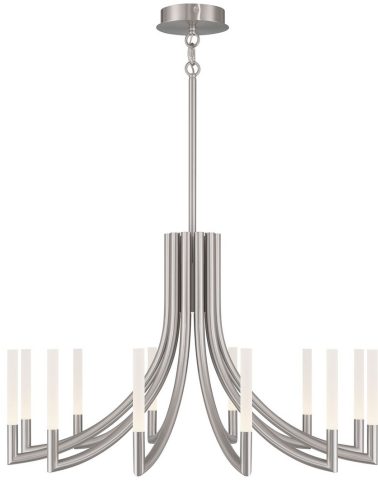

## Olette, Chandelier, 12-Light, 36", Brushed Nickel, Frost...

Item No.  
49011-029

JOB NAME:

DATE:

TYPE:

COMMENTS:

### LIGHT INFORMATION

Light Type Integrated LED

Bulb Socket N/A

Bulb Shape N/A

Bulb Included Yes

CRI 90

Delivered Lumens 1933

Colour Temperature (Kelvin) 3500K

### DIMENSIONS & WEIGHT

Product Width (In)

Product Height (In) 22

Product Ext (In)

Product Diameter (In) 36

Product Weight (Lbs) 29.97

Product Length (In)