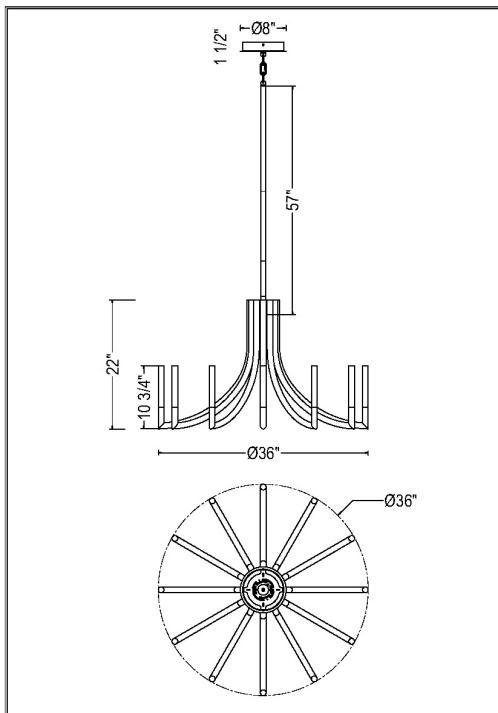

EUROfase

Olette, Chandelier, 12-Light, 36", Matte Black, Frosted ...

Item No.

49011-036

JOB NAME:

DATE:

TYPE:

COMMENTS:

LIGHT INFORMATION

Light Type Integrated LED

Bulb Socket N/A

Bulb Shape N/A

Bulb Included Yes

CRI 90

Delivered Lumens 1933

Colour Temperature (Kelvin) 3500K

Total Wattage 40

DIMENSIONS & WEIGHT

Product Width (In)

Product Height (In) 22

Product Ext (In)

Product Diameter (In) 36

Product Weight (Lbs) 29.97

Product Length (In)