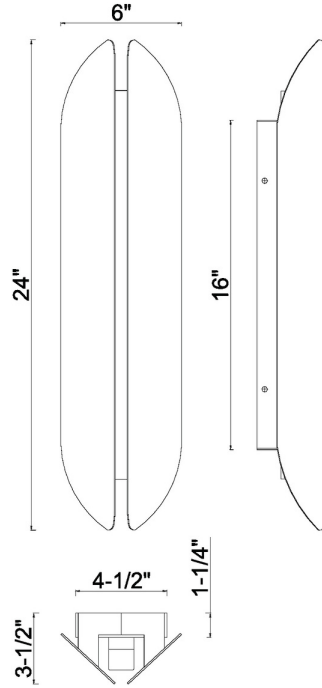

EUROfase

Innra, Outdoor , 24", Damascus Black

Item No.
49014-020

JOB NAME:

DATE:

TYPE:

COMMENTS:

LIGHT INFORMATION

LIGHT INFORMATION (CONT'D.)

| | |
|---------------|----|
| Light Wattage | 20 |
| Total Wattage | 20 |

DIMENSIONS & WEIGHT

| | |
|-----------------------|------|
| Product Width (In) | 6 |
| Product Height (In) | 24 |
| Product Ext (In) | 3.5 |
| Product Diameter (In) | |
| Product Weight (Lbs) | 7.49 |
| Product Length (In) | |