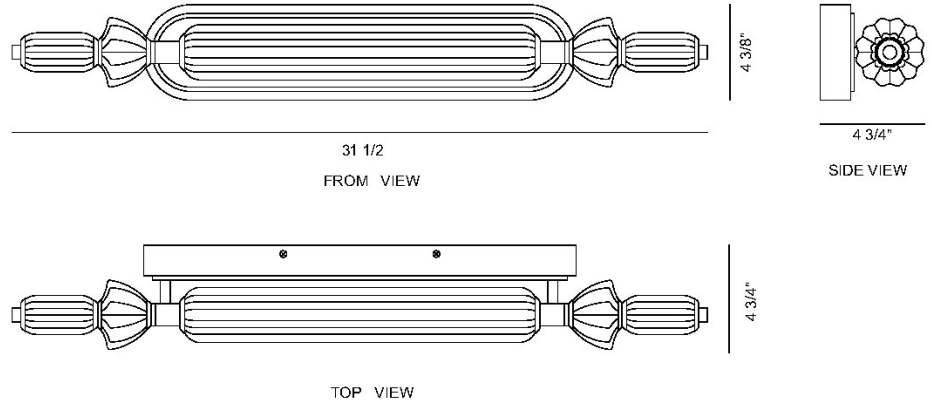

## Lansdowne, Vanity, 31", Polished Nickel, Opal Glass

Item No.  
49018-028

JOB NAME:

DATE:

TYPE:

COMMENTS:

### LIGHT INFORMATION

Light Type	Integrated LED
Bulb Socket	N/A
Bulb Shape	N/A
Bulb Included	Yes
CRI	90
Delivered Lumens	2091
Colour Temperature (Kelvin)	3000K
Average Hours LED (L70)	52000
Number of Lights	1
Light Direction	Ambient
Dimming Method	Triac/Elv
Output Voltage	36
Current Type	DC

### DIMENSIONS & WEIGHT

Product Width (In)	31
Product Height (In)	4.38
Product Ext (In)	4.5
Product Diameter (In)	
Product Weight (Lbs)	5.86
Product Length (In)	