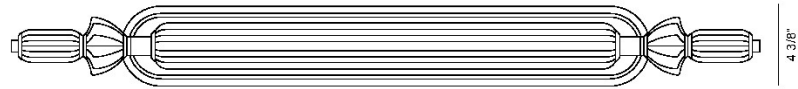

## Lansdowne, Vanity, 39", Polished Nickel, Opal Glass

Item No.  
49019-025

JOB NAME:

DATE:

TYPE:

COMMENTS:

40 1/2"  
FROM VIEW

4 3/8"

4 3/4"  
SIDE VIEW

TOP VIEW

4 3/4"

### LIGHT INFORMATION

Light Type Integrated LED

Bulb Socket N/A

Bulb Shape N/A

Bulb Included Yes

CRI 90

Delivered Lumens 2773

Colour Temperature (Kelvin) 3000K

### DIMENSIONS & WEIGHT

Product Width (In) 39

Product Height (In) 4.38

Product Ext (In) 4.5

Product Diameter (In)

Product Weight (Lbs) 8.82

Product Length (In)