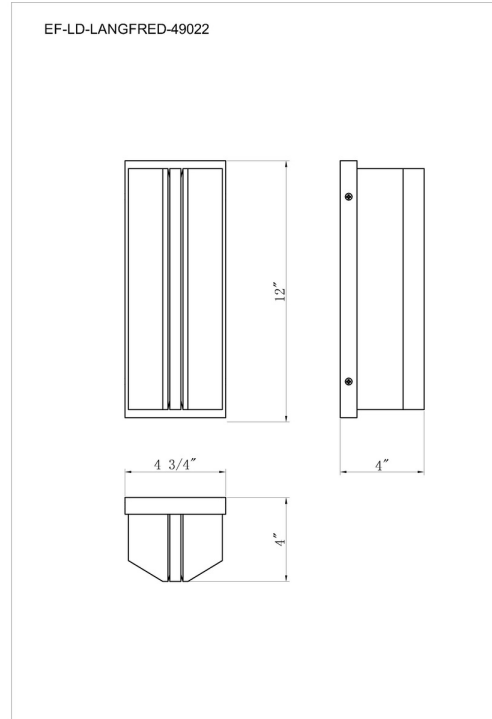

EUROfase

Langferd, Outdoor, 12", Matte Black, Clear Glass

Item No.
49022-025

JOB NAME:

DATE:

TYPE:

COMMENTS:

LIGHT INFORMATION

LIGHT INFORMATION (CONT'D.)

Light Wattage	14
Total Wattage	14

DIMENSIONS & WEIGHT

Product Width (In)	4.75
Product Height (In)	12
Product Ext (In)	3.9
Product Diameter (In)	
Product Weight (Lbs)	9.04
Product Length (In)	