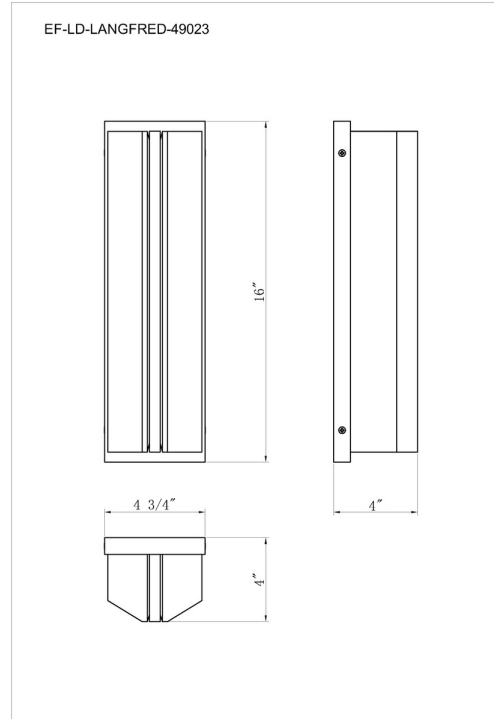

EUROfase

Langferd, Outdoor, 16", Matte Black, Clear Glass

Item No.
49023-022

JOB NAME:

DATE:

TYPE:

COMMENTS:

LIGHT INFORMATION

LIGHT INFORMATION (CONT'D.)

Light Wattage	18
Total Wattage	18

DIMENSIONS & WEIGHT

Product Width (In)	4.75
Product Height (In)	16
Product Ext (In)	3.9
Product Diameter (In)	
Product Weight (Lbs)	11.68
Product Length (In)	