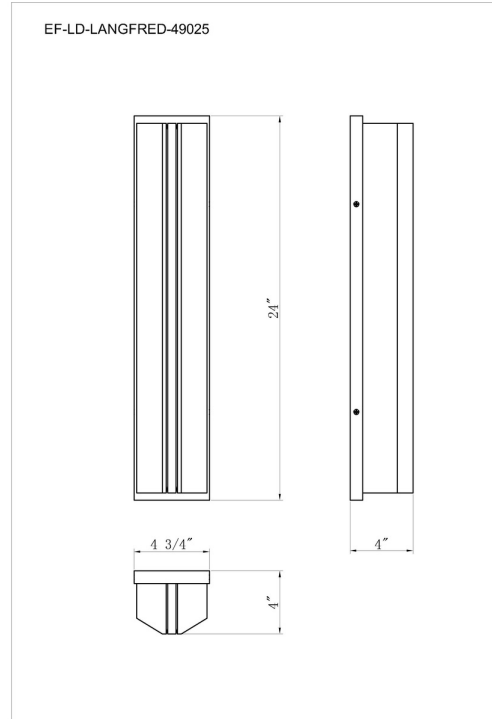

EUROfase

Langferd, Outdoor, 24", Matte Black, Clear Glass

Item No.
49025-026

JOB NAME:

DATE:

TYPE:

COMMENTS:

LIGHT INFORMATION

Light Type Integrated LED

Bulb Socket N/A

Bulb Shape N/A

Bulb Included Yes

CRI 90

Delivered Lumens 745

Colour Temperature (Kelvin) 3000K

Average Hours LED (L70) 52000

Number of Lights 1

Light Direction Ambient

Dimming Method Triac/Elv

Output Voltage 120

Current Type AC

LIGHT INFORMATION (CONT'D.)

Light Wattage 22

Total Wattage 22

DIMENSIONS & WEIGHT

Product Width (In) 4.75

Product Height (In) 24

Product Ext (In) 3.9

Product Diameter (In)

Product Weight (Lbs) 17.63

Product Length (In)

INSTALLATION

Mounting Type J-Box

Mounting Location Wet Rating

PRODUCT FINISH

Finish: Matte Black

SHADE FINISH

Shade Finish: Clear

PRODUCT FEATURES

Feature 1:

Feature 2:

Feature 3: