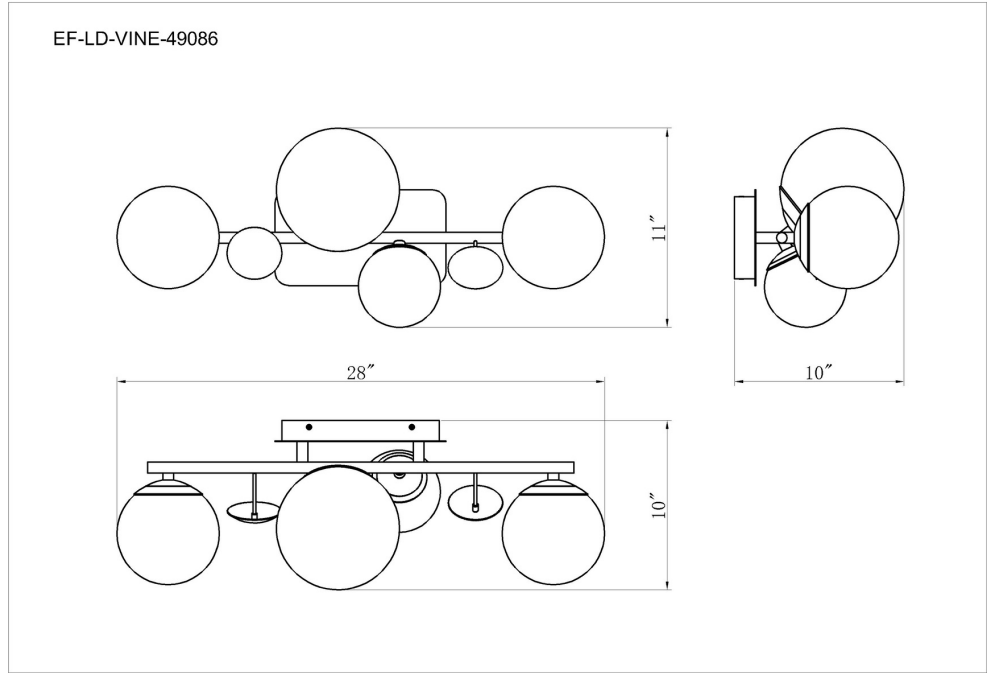

EUROfase

Vine, Vanity, 4Lt, Polished Nickel, Opal Glass

Item No.
49086-027

JOB NAME:

DATE:

TYPE:

COMMENTS:

LIGHT INFORMATION

Light Type	Integrated LED
Bulb Socket	N/A
Bulb Shape	N/A
Bulb Included	Yes
CRI	90
Delivered Lumens	2535
Colour Temperature (Kelvin)	3000K
Average Hours LED (L70)	52000
Number of Lights	4
Light Direction	Ambient
Dimming Method	Triac/Elv
Output Voltage	24
Current Type	DC

LIGHT INFORMATION (CONT'D.)

Light Wattage	8
Total Wattage	32

DIMENSIONS & WEIGHT

Product Width (In)	28
Product Height (In)	7.5
Product Ext (In)	10
Product Diameter (In)	
Product Weight (Lbs)	7.49
Product Length (In)	