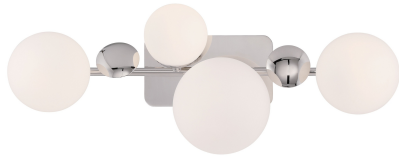

EUROfase

Vine, Vanity, 4Lt, Polished Nickel, Opal Glass

Item No.
49086-027

JOB NAME:

DATE:

TYPE:

COMMENTS:

LIGHT INFORMATION

Light Type	Integrated LED
Bulb Socket	N/A
Bulb Shape	N/A
Bulb Included	Yes
CRI	90
Delivered Lumens	2535
Colour Temperature (Kelvin)	3000K
Average Hours LED (L70)	52000
Number of Lights	4
Light Direction	Ambient
Dimming Method	Triac/Elv
Output Voltage	24
Current Type	DC

LIGHT INFORMATION (CONT'D.)

Light Wattage	8
Total Wattage	32

DIMENSIONS & WEIGHT

Product Width (In)	28
Product Height (In)	7.5
Product Ext (In)	10
Product Diameter (In)	
Product Weight (Lbs)	7.49
Product Length (In)	

INSTALLATION

Mounting Type	J-Box
Mounting Location Rating	Damp

PRODUCT FINISH

Finish: Polished Nickel

SHADE FINISH

Shade Finish: Opal

PRODUCT FEATURES

- Feature 1:
- Feature 2:
- Feature 3: