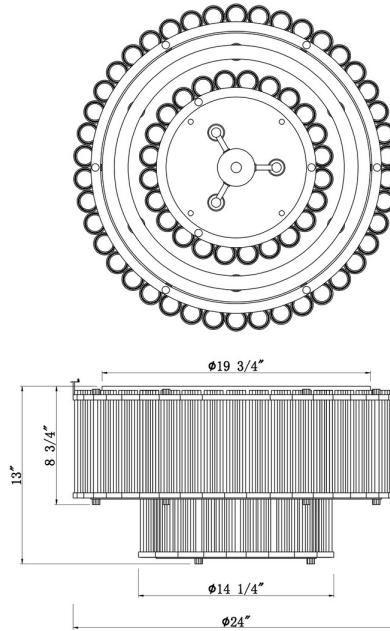

EUROfase

Glasbury, Flush Mount, 9-Light, 24", Gold, Ribbed Glass

Item No.

49169-010

JOB NAME:

DATE:

TYPE:

COMMENTS:

LIGHT INFORMATION

Light Type Bulb

Bulb Socket E12

Bulb Shape B10

Bulb Included No

CRI

Delivered Lumens

Colour Temperature (Kelvin) N/A

Total Wattage 540

DIMENSIONS & WEIGHT

Product Width (In)

Product Height (In) 13

Product Ext (In)

Product Diameter (In) 23.75

Product Weight (Lbs) 34.1

Product Length (In)