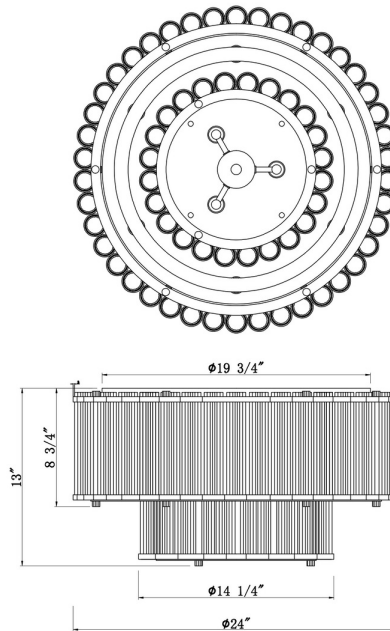

## Glasbury, Flush Mount, 9-Light, 24", Polished Nickel, Ri...

Item No.

49169-027

JOB NAME:

DATE:

TYPE:

COMMENTS:

### LIGHT INFORMATION

Light Type Bulb

Bulb Socket E12

Bulb Shape B10

Bulb Included No

CRI

Delivered Lumens

Colour Temperature (Kelvin) N/A

### DIMENSIONS & WEIGHT

Product Width (In)

Product Height (In) 13

Product Ext (In)

Product Diameter (In) 23.75

Product Weight (Lbs) 34.1

Product Length (In)