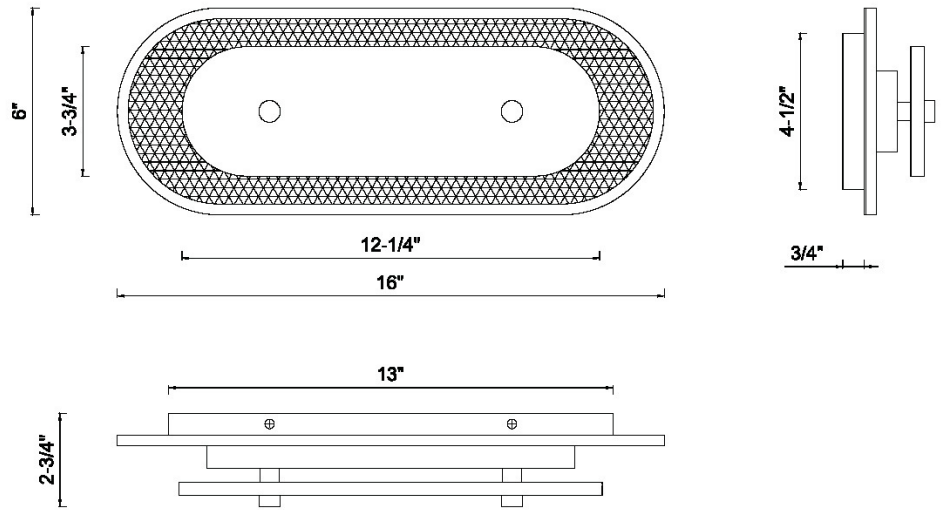

EUROfase

Tramore, Wall Sconce , 16", Gold, Alabaster

Item No.
49170-023

JOB NAME:

DATE:

TYPE:

COMMENTS:

LIGHT INFORMATION

Light Type	Integrated LED
Bulb Socket	N/A
Bulb Shape	N/A
Bulb Included	Yes
CRI	90
Delivered Lumens	581
Colour Temperature (Kelvin)	3000K
Average Hours LED (L70)	52000
Number of Lights	1
Light Direction	Ambient
Dimming Method	Triac/Elv
Output Voltage	120
Current Type	AC

LIGHT INFORMATION (CONT'D.)

Light Wattage	12
Total Wattage	12

DIMENSIONS & WEIGHT

Product Width (In)	16
Product Height (In)	6
Product Ext (In)	2.75
Product Diameter (In)	
Product Weight (Lbs)	5.07
Product Length (In)	