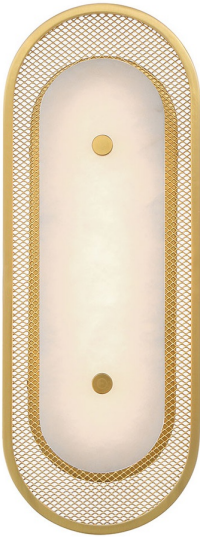

EUROfase

Tramore, Wall Sconce , 16", Gold, Alabaster

Item No.
49170-023

JOB NAME:

DATE:

TYPE:

COMMENTS:

LIGHT INFORMATION

Light Type	Integrated LED
Bulb Socket	N/A
Bulb Shape	N/A
Bulb Included	Yes
CRI	90
Delivered Lumens	581
Colour Temperature (Kelvin)	3000K
Average Hours LED (L70)	52000
Number of Lights	1
Light Direction	Ambient
Dimming Method	Triac/Elv
Output Voltage	120
Current Type	AC

LIGHT INFORMATION (CONT'D.)

Light Wattage	12
Total Wattage	12

DIMENSIONS & WEIGHT

Product Width (In)	16
Product Height (In)	6
Product Ext (In)	2.75
Product Diameter (In)	
Product Weight (Lbs)	5.07
Product Length (In)	

INSTALLATION

Mounting Type	J-Box
Mounting Location Rating	Damp

PRODUCT FINISH

Finish: Gold

SHADE FINISH

Shade Finish: Alabaster

PRODUCT FEATURES

- Feature 1:
- Feature 2:
- Feature 3: