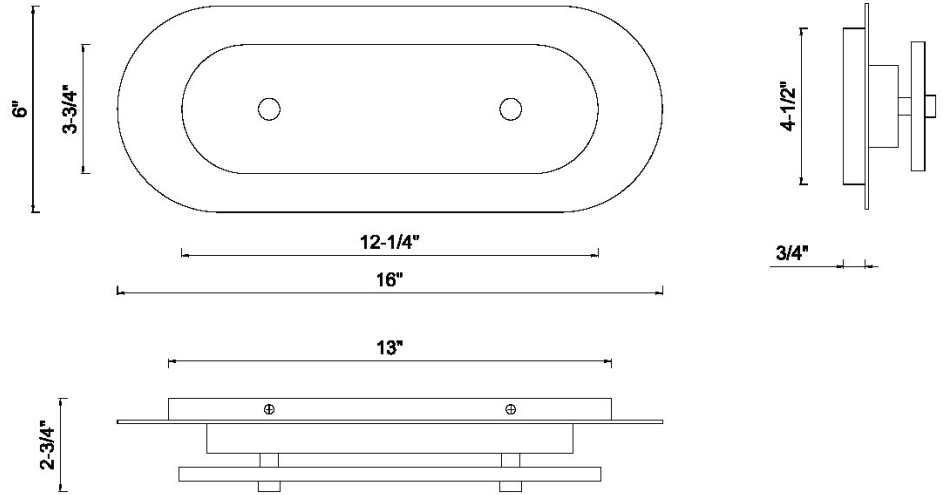

EUROfase

Tramore, Outdoor , 16", Powder Coat Black, Alabaster

Item No.
49171-020

JOB NAME:

DATE:

TYPE:

COMMENTS:

LIGHT INFORMATION

Light Type	Integrated LED
Bulb Socket	N/A
Bulb Shape	N/A
Bulb Included	Yes
CRI	90
Delivered Lumens	601
Colour Temperature (Kelvin)	3000K
Average Hours LED (L70)	52000
Number of Lights	1
Light Direction	Ambient
Dimming Method	Triac/Elv
Output Voltage	120
Current Type	AC

LIGHT INFORMATION (CONT'D.)

Light Wattage	12
Total Wattage	12

DIMENSIONS & WEIGHT

Product Width (In)	6
Product Height (In)	16
Product Ext (In)	2.75
Product Diameter (In)	
Product Weight (Lbs)	5.07
Product Length (In)	