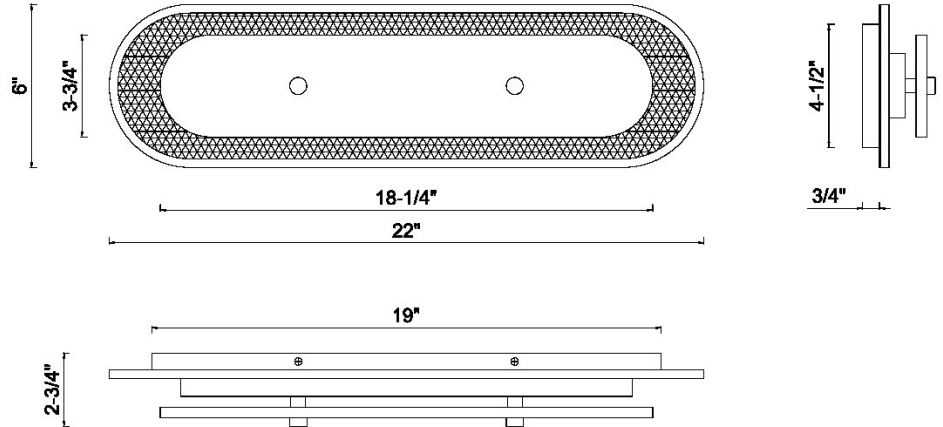

EUROfase

Tramore, Wall Sconce , 22", Gold, Alabaster

Item No.
49172-027

JOB NAME:

DATE:

TYPE:

COMMENTS:

LIGHT INFORMATION

Light Type	Integrated LED
Bulb Socket	N/A
Bulb Shape	N/A
Bulb Included	Yes
CRI	90
Delivered Lumens	1046
Colour Temperature (Kelvin)	3000K
Average Hours LED (L70)	52000
Number of Lights	1
Light Direction	Ambient
Dimming Method	Triac/Elv
Output Voltage	120
Current Type	AC

LIGHT INFORMATION (CONT'D.)

Light Wattage	20
Total Wattage	20

DIMENSIONS & WEIGHT

Product Width (In)	22
Product Height (In)	6
Product Ext (In)	2.75
Product Diameter (In)	
Product Weight (Lbs)	7.49
Product Length (In)	