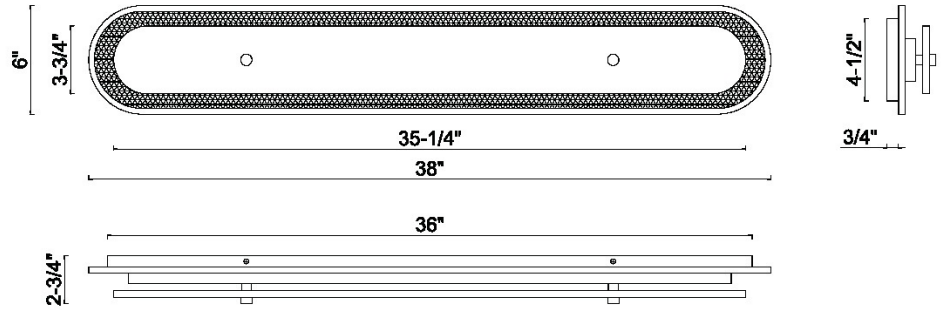

EUROfase

Tramore, Wall Sconce , 38", Gold, Alabaster

Item No.
49176-025

JOB NAME:

DATE:

TYPE:

COMMENTS:

LIGHT INFORMATION

Light Type	Integrated LED
Bulb Socket	N/A
Bulb Shape	N/A
Bulb Included	Yes
CRI	90
Delivered Lumens	1720
Colour Temperature (Kelvin)	3000K
Average Hours LED (L70)	52000
Number of Lights	1
Light Direction	Ambient
Dimming Method	Triac/Elv
Output Voltage	120
Current Type	AC

LIGHT INFORMATION (CONT'D.)

Light Wattage	40
Total Wattage	40

DIMENSIONS & WEIGHT

Product Width (In)	38
Product Height (In)	6
Product Ext (In)	2.75
Product Diameter (In)	
Product Weight (Lbs)	14.11
Product Length (In)	