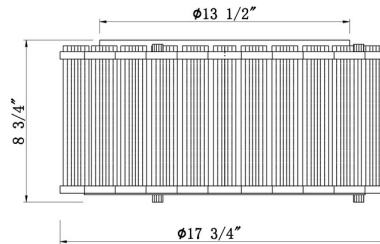

EUROfase

Glasbury, Flush Mount, 5-Light, 18", Gold, Ribbed Glass

Item No.

49185-010

JOB NAME:

DATE:

TYPE:

COMMENTS:

Total Wattage 300

DIMENSIONS & WEIGHT

Product Width (In)

Product Height (In) 8.75

Product Ext (In)

Product Diameter (In) 17.75

Product Weight (Lbs) 15.32

Product Length (In)