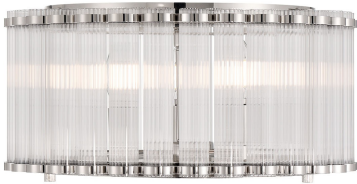

## Glasbury, Flush Mount, 5-Light, 18", Polished Nickel, Ri...

Item No.  
49185-027

JOB NAME:

DATE:

TYPE:

COMMENTS:

### LIGHT INFORMATION

Light Type Bulb

Bulb Socket E12

Bulb Shape B10

Bulb Included No

CRI

Delivered Lumens

Colour Temperature (Kelvin) N/A