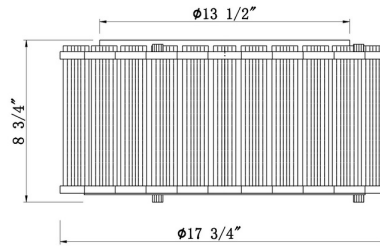

## Glasbury, Flush Mount, 5-Light, 18", Polished Nickel, Ri...

Item No.  
49185-027

JOB NAME:

DATE:

TYPE:

COMMENTS:

### DIMENSIONS & WEIGHT

Product Width (In)

Product Height (In) 8.75

Product Ext (In)

Product Diameter (In) 17.75

Product Weight (Lbs) 15.32

Product Length (In)