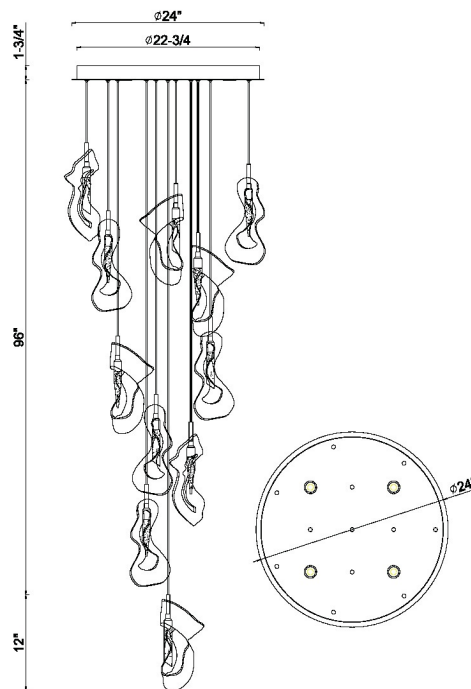

EUROfase

Norah, Chandelier, 12-Light, 24", Polished Nickel, Mixe...

Item No.
49237-023

JOB NAME:

DATE:

TYPE:

COMMENTS:

LIGHT INFORMATION

Light Type	Integrated LED
Bulb Socket	N/A
Bulb Shape	N/A
Bulb Included	Yes
CRI	90
Delivered Lumens	2388
Colour Temperature (Kelvin)	3000K
Average Hours LED (L70)	52000
Number of Lights	16
Light Direction	Ambient
Dimming Method	Triac/Elv
Output Voltage	24
Current Type	DC

LIGHT INFORMATION (CONT'D.)

Light Wattage	2.5
Total Wattage	40

DIMENSIONS & WEIGHT

Product Width (In)	
Product Height (In)	12
Product Ext (In)	
Product Diameter (In)	24
Product Weight (Lbs)	45.18
Product Length (In)	