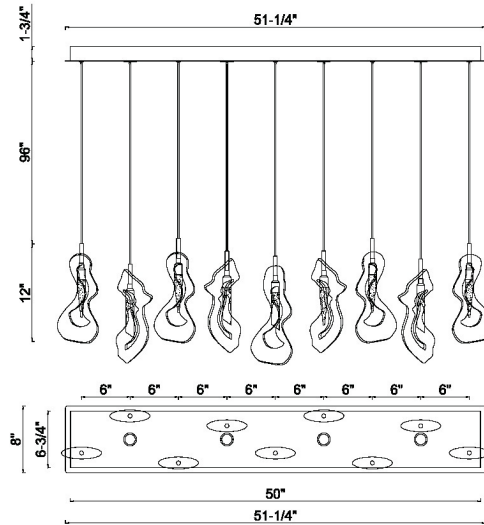

EUROfase

Norah, Chandelier, 9-Light, 51", Polished Nickel, Mixed ...

Item No.
49239-027

JOB NAME:

DATE:

TYPE:

COMMENTS:

LIGHT INFORMATION

Light Type Integrated LED

Bulb Socket N/A

Bulb Shape N/A

Bulb Included Yes

CRI 90

Delivered Lumens 1937

Colour Temperature (Kelvin) 3000K

Average Hours LED (L70) 52000

Number of Lights 13

Light Direction Ambient

Dimming Method Triac/Elv

Output Voltage 24

Current Type DC

LIGHT INFORMATION (CONT'D.)

Light Wattage 2.5

Total Wattage 35

DIMENSIONS & WEIGHT

Product Width (In) 8

Product Height (In) 12

Product Ext (In)

Product Diameter (In)

Product Weight (Lbs) 38.13

Product Length (In) 51

INSTALLATION