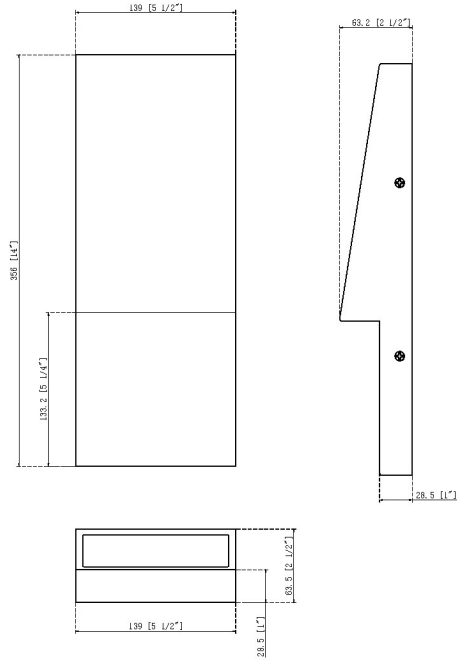

EUROfase

Nanton, Outdoor , 14", Sand Black

Item No.
49241-020

JOB NAME:

DATE:

TYPE:

COMMENTS:

LIGHT INFORMATION

DIMENSIONS & WEIGHT

Product Width (In) 5.5

Product Height (In) 14

Product Ext (In) 2.5

Product Diameter (In)

Product Weight (Lbs) 3.09

Product Length (In)

INSTALLATION