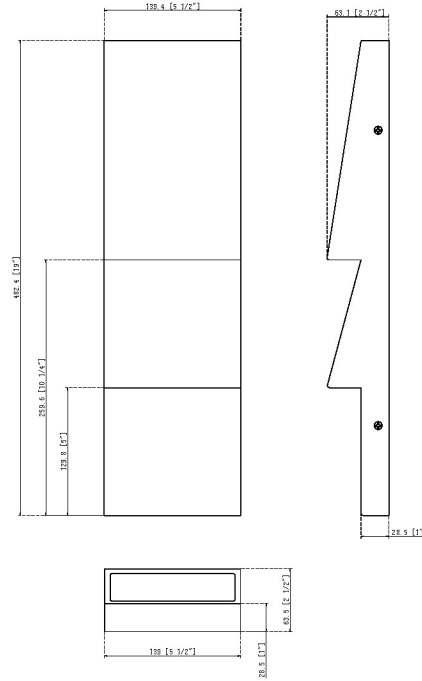

## Nanton, Outdoor , 2-Light, 19", Sand Black

Item No.  
49242-027

JOB NAME:

DATE:

TYPE:

COMMENTS:

### DIMENSIONS & WEIGHT

Product Width (In)	5.5
Product Height (In)	19
Product Ext (In)	2.5
Product Diameter (In)	
Product Weight (Lbs)	4.41
Product Length (In)	