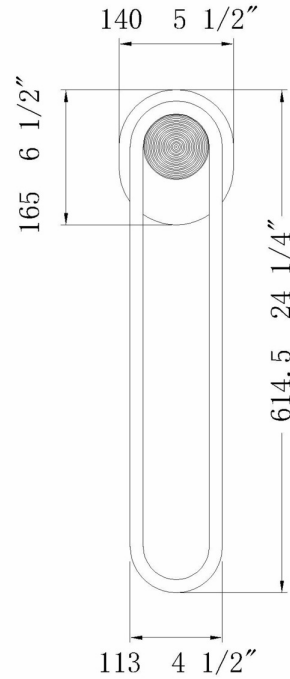

EUROfase

Swing, Outdoor , 24", Matte Black

Item No.
49261-011

JOB NAME:

DATE:

TYPE:

COMMENTS:

LIGHT INFORMATION

Light Type Integrated LED

Bulb Socket N/A

Bulb Shape N/A

Bulb Included Yes

CRI 90

Delivered Lumens 1456

Colour Temperature (Kelvin) 3000K

Average Hours LED (L70) 52000

Number of Lights 1

Light Direction Ambient

Dimming Method Triac/Elv

Output Voltage 24

Current Type DC

LIGHT INFORMATION (CONT'D.)

Light Wattage 25

Total Wattage 25

DIMENSIONS & WEIGHT

Product Width (In) 5.5

Product Height (In) 24

Product Ext (In) 3.63

Product Diameter (In)

Product Weight (Lbs) 4.06

Product Length (In)

INSTALLATION