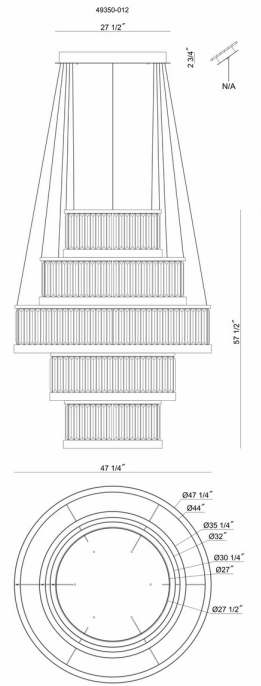

EUROfase

Empra, Chandelier, 5-Light, 47", Gold, Clear Crystal

Item No.
49350-012

JOB NAME:

DATE:

TYPE:

COMMENTS:

LIGHT INFORMATION

Light Type Integrated LED

Bulb Socket N/A

Bulb Shape N/A

Bulb Included N/A

CRI 90

Delivered Lumens 8660

Colour Temperature (Kelvin) 3000K

Average Hours LED (L70) 52000

Number of Lights 5

Light Direction Ambient

Dimming Method Triac/Elv

Output Voltage 24

Current Type DC

LIGHT INFORMATION (CONT'D.)

Light Wattage 70

Total Wattage 350

DIMENSIONS & WEIGHT

Product Width (In)

Product Height (In) 57.5

Product Ext (In)

Product Diameter (In) 47.25

Product Weight (Lbs) 239.97

Product Length (In)

INSTALLATION