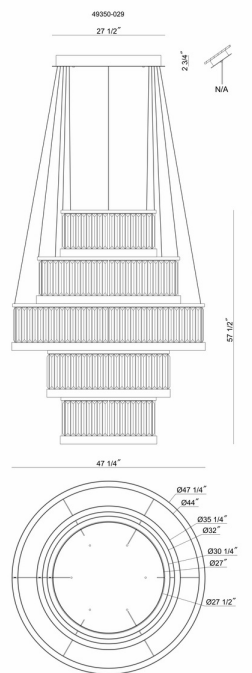

## Empra, Chandelier, 5-Light, 47", Matte Black, Clear Cry...

Item No.  
49350-029

JOB NAME:

DATE:

TYPE:

COMMENTS:

### LIGHT INFORMATION

Light Type Integrated LED

Bulb Socket N/A

Bulb Shape N/A

Bulb Included N/A

CRI 90

Delivered Lumens 8660

Colour Temperature (Kelvin) 3000K

### LIGHT INFORMATION (CONT'D.)

Light Wattage 70

Total Wattage 350

### DIMENSIONS & WEIGHT

Product Width (In)

Product Height (In) 57.5

Product Ext (In)

Product Diameter (In) 47.25

Product Weight (Lbs) 239.97

Product Length (In)